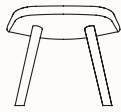

### Lounge Chair with Headrest 4 Wooden Legs S115P

OW 780mm  
OD 760mm  
OH 1160mm  
SH 360mm

### Lounge Chair 4 Star Base S113

OW 780mm  
OD 760mm  
OH 860mm  
SH 360mm

### Lounge Chair with Headrest 4 Star Base S113P

OW 780mm  
OD 760mm  
OH 1160mm  
SH 360mm

## Dimensions