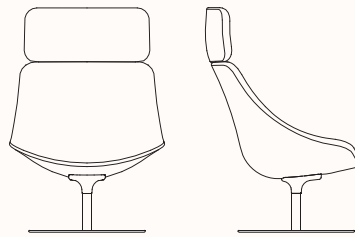

## Dimensions

### Lounge Chair 4 Leg Base S112

OW 780mm  
OD 760mm  
OH 860mm  
SH 360mm

### Lounge Chair with Headrest 4 Leg Base S112PS

OW 780mm  
OD 760mm  
OH 1160mm  
SH 360mm

### Lounge Chair with Headrest Round Base S117P

OW 780mm  
OD 760mm  
OH 1160mm  
SH 360mm