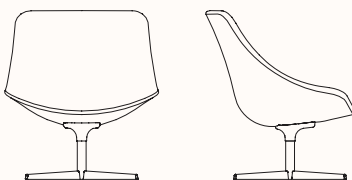

Lounge Chair 4 Star Base S113

OW 780mm
OD 760mm
OH 860mm
SH 360mm