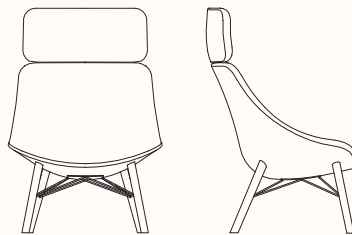

Lounge Chair with Headrest 4 Wooden Legs S115P

OW 780mm
OD 760mm
OH 1160mm
SH 360mm