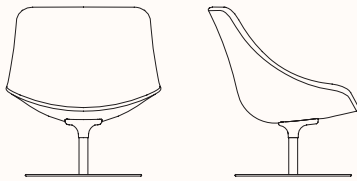

Lounge Chair Round Base S117

OW 780mm
OD 760mm
OH 860mm
SH 360mm