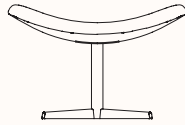

Footstool 4 Star Base S114

OW 700mm
OD 460mm
OH 440mm