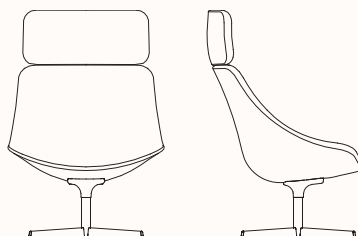

Lounge Chair with Headrest 4 Star Base S113P

OW 780mm
OD 760mm
OH 1160mm
SH 360mm