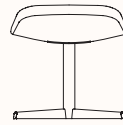

Footstool 4 Star Base S114

OW 700mm
OD 460mm
OH 440mm